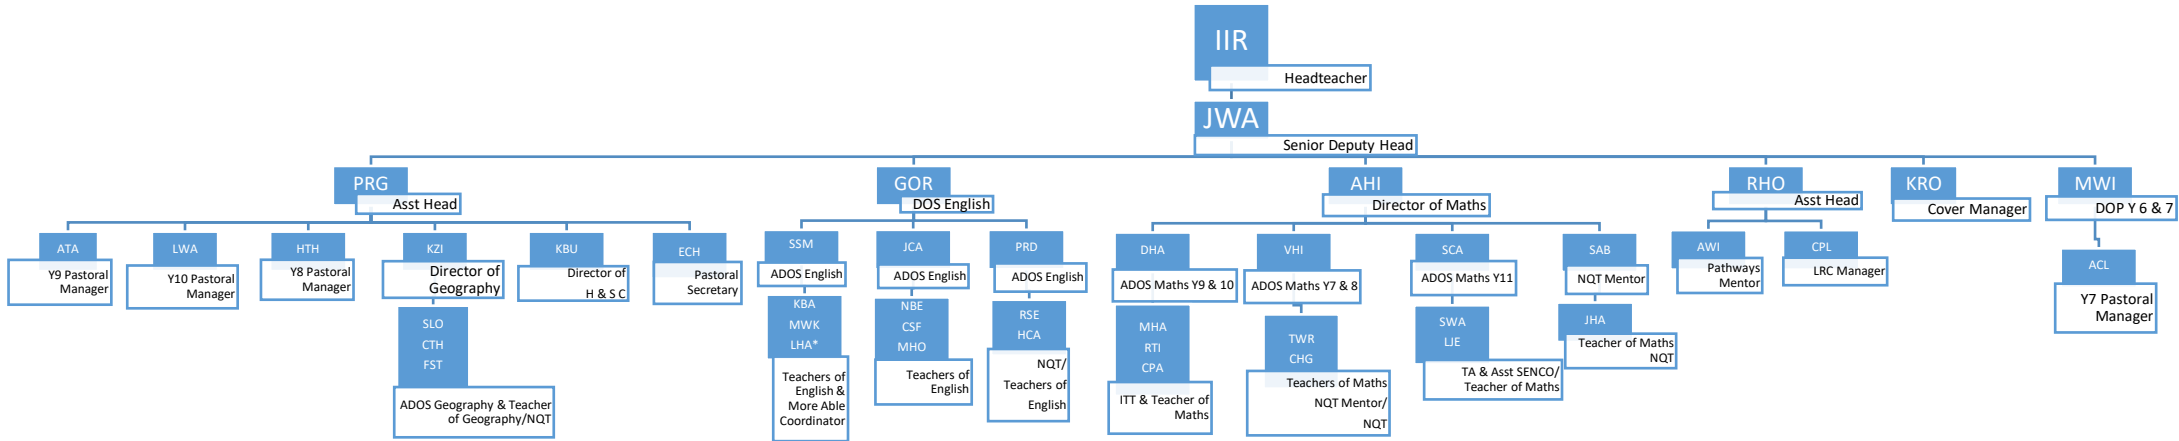

Line Management of:  
DOS - PE/Sport  
DOS - Music  
DOS - Drama  
DOS - Religious Studies  
Gifted & Talented Coordinator  
DOS - Careers & Aspiration  
\*Liaison with SFYP independent  
Careers Advisor

Line Management of:  
DOS - MFL  
DOS - Art & Design Faculty  
DOS - Food  
Lead Teacher of Business  
Studies

Line Management of:  
Finance Officer  
Finance Assistant  
Catering Manager & Team

Line Management of:  
Office staff  
Reprographics Manager

Line Management of:  
ICT/AV Technician  
ICT Apprentice Technician

Line Management of:  
Attendance Manager  
Teacher of PSHE

**Mr J. Warren (JWA) - Senior Deputy Headteacher**

**Key:** \* = Secondary line management within the department, in addition to the post holders other primary management role / Mat = Maternity Leave / NQT = Newly Qualified teacher (exempt from the Performance Management process)

**Mr P. Whitehead (PWH) - Deputy Headteacher**

**Key:** \* = Secondary line management within the department, in addition to the post holders other primary management role / Mat = Maternity Leave / NQT = Newly Qualified teacher (exempt from the Performance Management process)