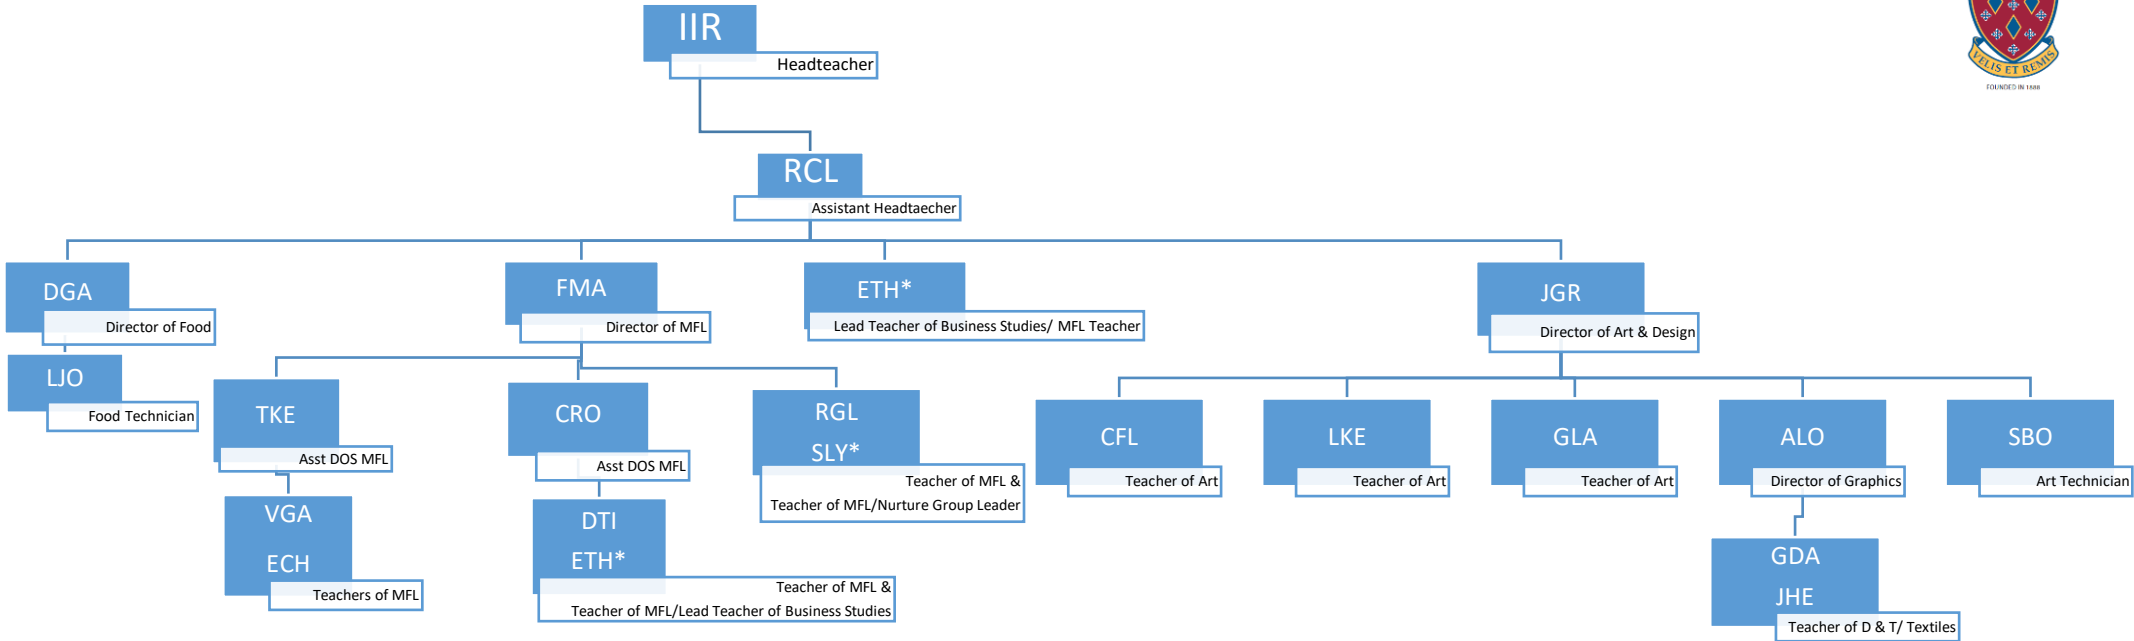

**Miss R. Holt (RHO) – Assistant Headteacher**

**Key:** \* = Secondary line management within the department, in addition to the post holders other primary management role / **Mat** = Maternity Leave / **NQT** = Newly Qualified teacher (exempt from the Performance Management process)

**Mr P. Rough (PRG) – Assistant Headteacher**

**Key:** \* = Secondary line management within the department, in addition to the post holders other primary management role / **Mat** = Maternity Leave / **NQT** = Newly Qualified teacher (exempt from the Performance Management process)