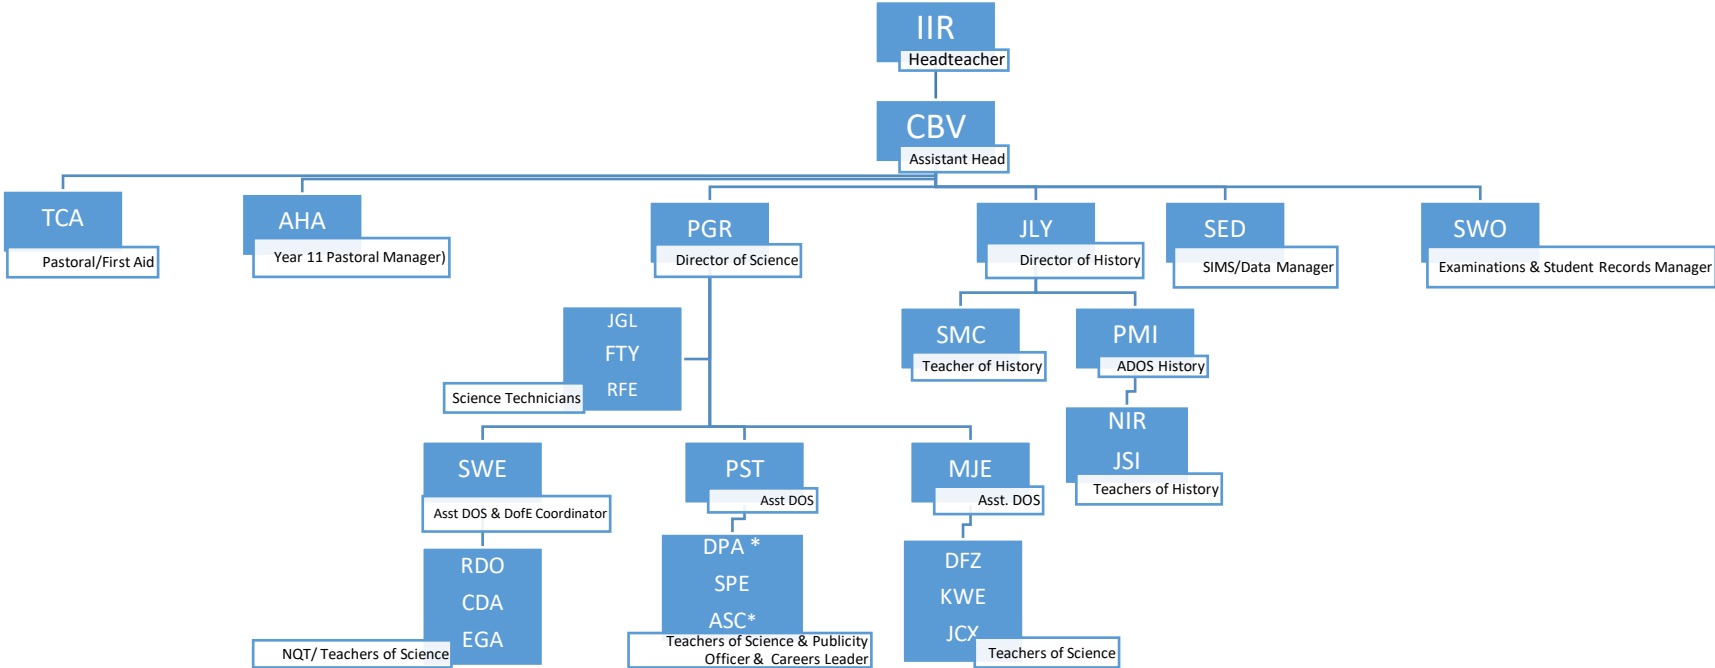

Mr C. Beever (CBV) - Assistant Headteacher

Key: * = Secondary line management within the department, in addition to the post holders other primary management role / Mat = Maternity Leave / NQT = Newly Qualified teacher (exempt from the Performance Management process)