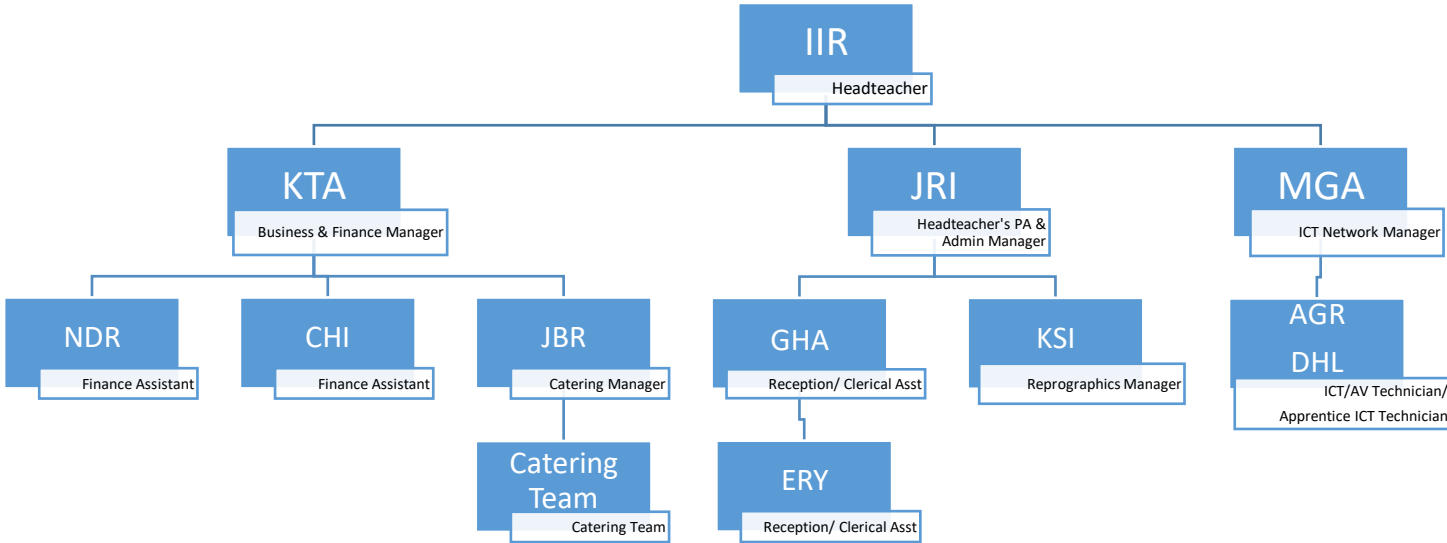

**Miss R. Holt (RHO) – Assistant Headteacher**

**Key:** \* = Secondary line management within the department, in addition to the post holders other primary management role / **Mat** = Maternity Leave / **NQT** = Newly Qualified teacher (exempt from the Performance Management process)

**Mr P. Rough (PRG) – Assistant Headteacher**

**Key:** \* = Secondary line management within the department, in addition to the post holders other primary management role / **Mat** = Maternity Leave / **NQT** = Newly Qualified teacher (exempt from the Performance Management process)

**Senior Support Staff**

**Mrs K. Tankard (KTA) – Business & Finance Manager, Mrs J. Richards (JRI) – Headteacher’s PA & Admin Manager, Mr M. Gavin (MGA) – ICT Network Manager,**

**\*\*Staff currently on maternity leave (as at 1.9.20):** Rachelle McGrory; Sarah Bouhassoune