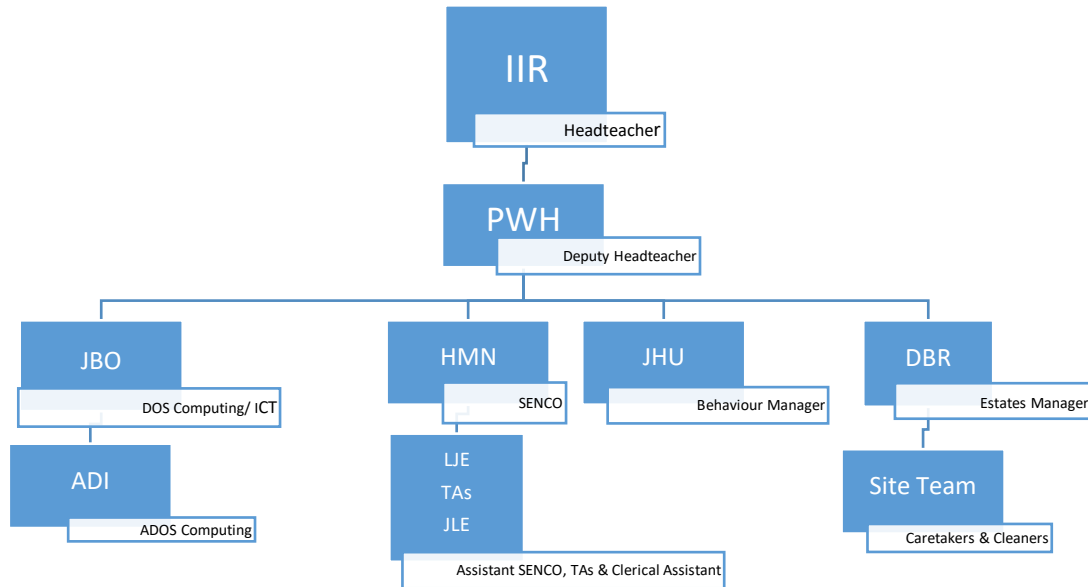

Line Management of:  
ICT/AV Technician  
ICT Apprentice Technician

Line Management of:  
Attendance Manager  
Teacher of PSHE

**Mr J. Warren (JWA) - Senior Deputy Headteacher**

**Key:** \* = Secondary line management within the department, in addition to the post holders other primary management role / Mat = Maternity Leave / NQT = Newly Qualified teacher (exempt from the Performance Management process)

**Mr P. Whitehead (PWH) - Deputy Headteacher**

**Key:** \* = Secondary line management within the department, in addition to the post holders other primary management role / Mat = Maternity Leave / NQT = Newly Qualified teacher (exempt from the Performance Management process)

**Mr C. Beever (CBV) - Assistant Headteacher**

**Key:** \* = Secondary line management within the department, in addition to the post holders other primary management role / Mat = Maternity Leave / NQT = Newly Qualified teacher (exempt from the Performance Management process)