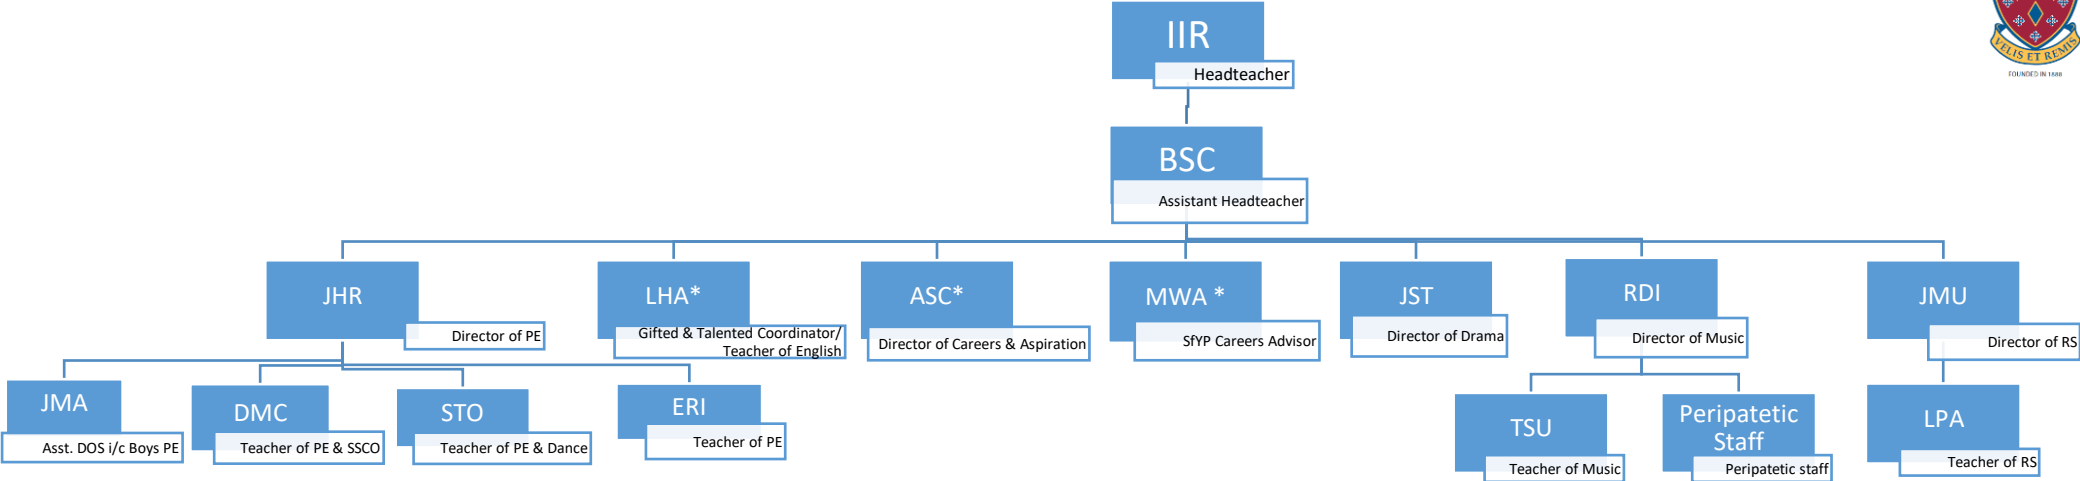

Miss B. Schofield (BSC) – Assistant Headteacher

Key: * = Secondary line management within the department, in addition to the post holders other primary management role / Mat = Maternity Leave / NQT = Newly Qualified teacher (exempt from the Performance Management process)