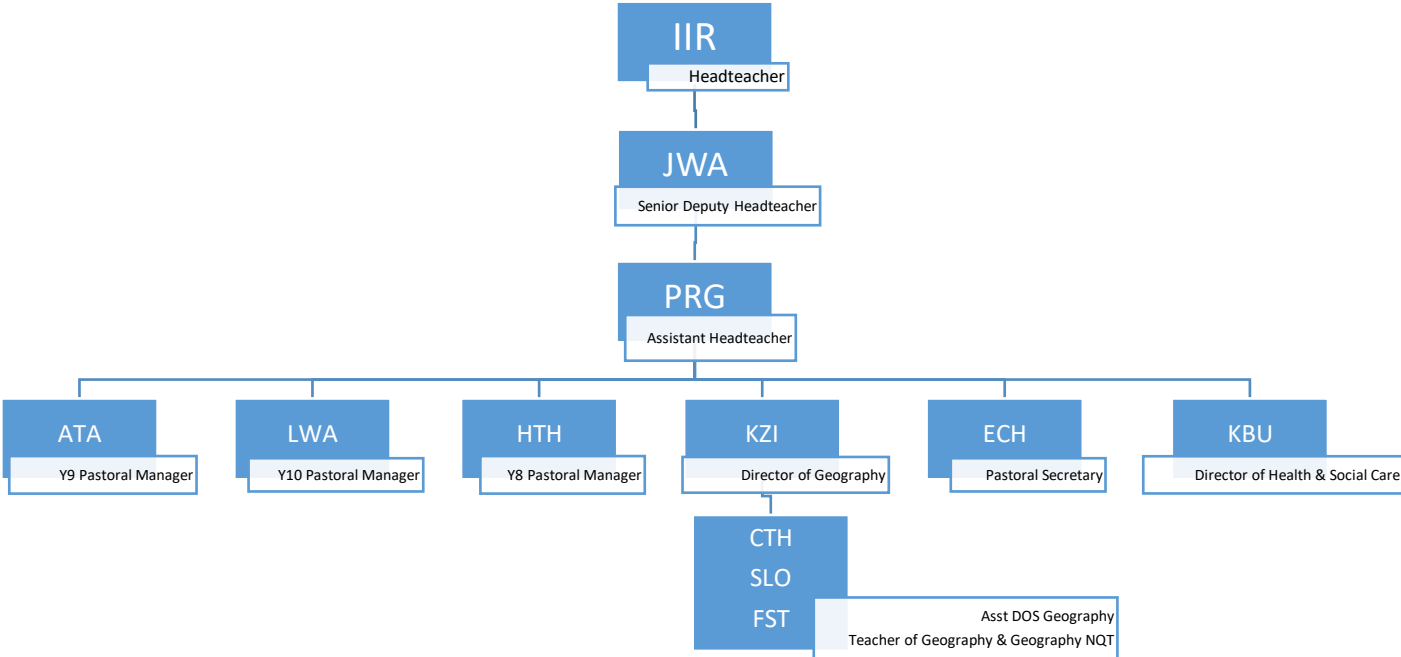

Mr P. Rough (PRG) – Assistant Headteacher

Key: * = Secondary line management within the department, in addition to the post holders other primary management role / **Mat** = Maternity Leave / **NQT** = Newly Qualified teacher (exempt from the Performance Management process)