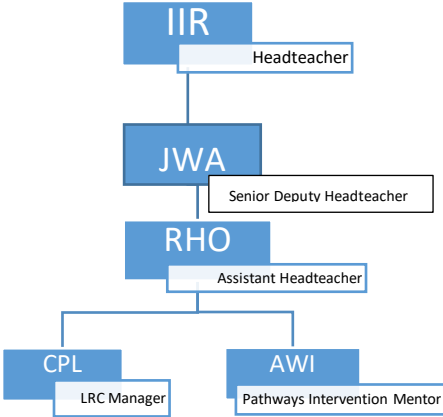

Miss R. Holt (RHO) – Assistant Headteacher

Key: * = Secondary line management within the department, in addition to the post holders other primary management role / **Mat** = Maternity Leave / **NQT** = Newly Qualified teacher (exempt from the Performance Management process)